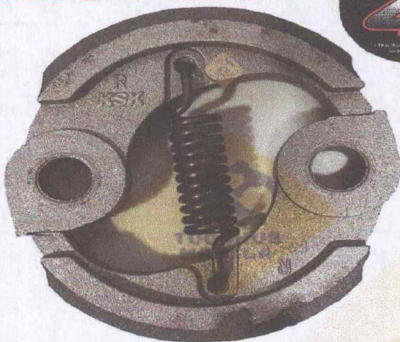

**EVERAUNER**

**Brush Cutter Face Shield-Steel Mesh Visor**

**Brush Cutter Apron-Denim**

**Brush Cutter Aluminum Grass Trimmer Top**

**Brushcutter**

**GX35  
4 STROKE ENGINE**

NEW DESIGN

**FUEL TANK  
ASSY**

**Fuel Tank**

**GX35 CLUTCH SHOE**

FOR HONDA GX35 4 STROKE GRASS CUTTER

**HONDA**

**FIT FOR MODELS:**

- GX35
- KGX35
- CG435
- AK435
- KD435
- GY35
- CY35

**GX35 CLUTCH SHOE**

100% Legit & Fast Shipout  
Best Customer Service  
Cash on Delivery (COD) Available