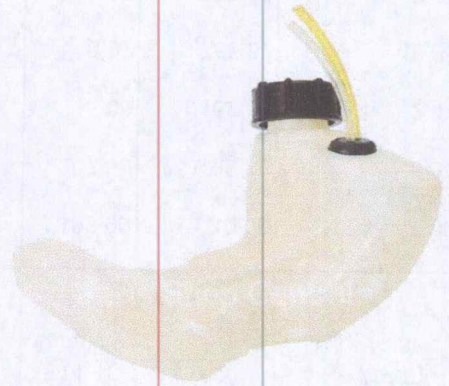

**EVERAUNER**

**Brush Cutter Face Shield-Steel Mesh Visor**

**Brush Cutter Apron-Denim**

**Brush Cutter Aluminum Grass Trimmer Top**

**Brushcutter**

**GX35  
4 STROKE ENGINE**

NEW DESIGN

**FUEL TANK  
ASSY**

**Fuel Tank**

**GX35 CLUTCH SHOE**

FOR HONDA GX35 4 STROKE GRASS CUTTER

**HONDA**

**FIT FOR MODELS:**

- GX35
- KGX35
- CG435
- AK435
- KD435
- GY35
- CY35

**GX35 CLUTCH SHOE**

100% Legit & Fast Shipout  
Best Customer Service  
Cash on Delivery (COD) Available